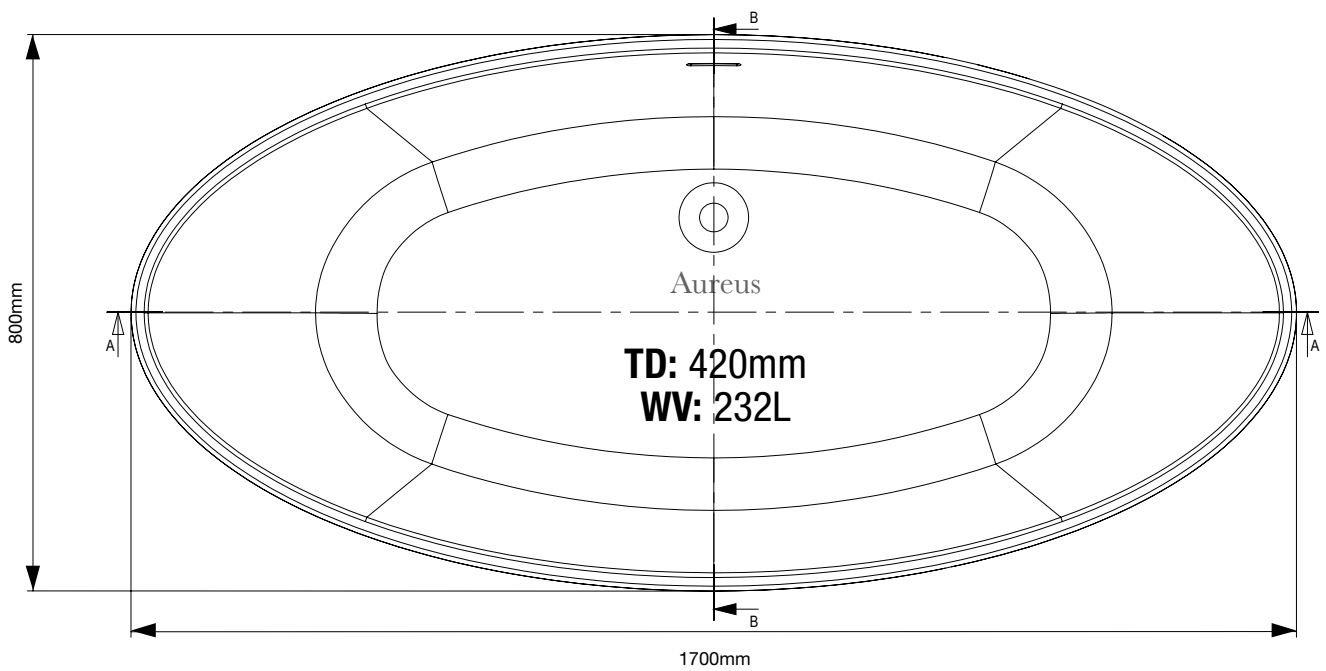

Technical Specifications