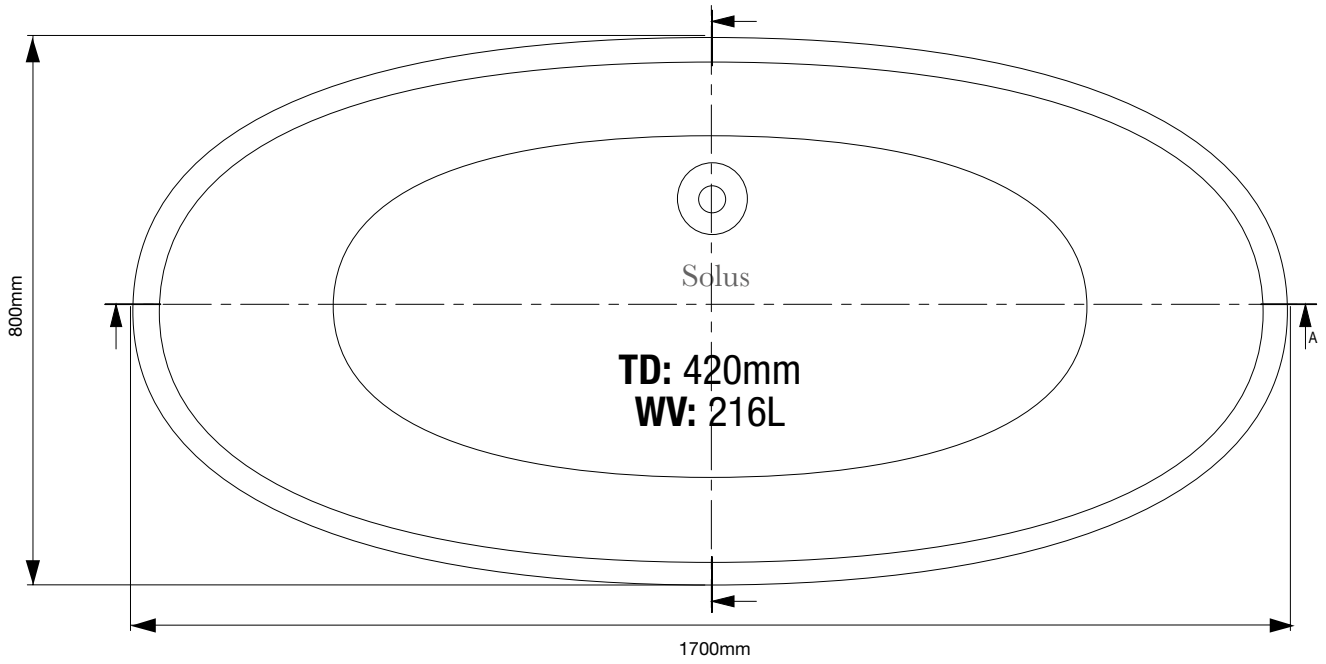

Technical Specifications