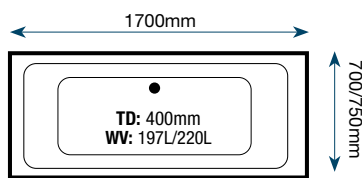

Technical Data

Cultura