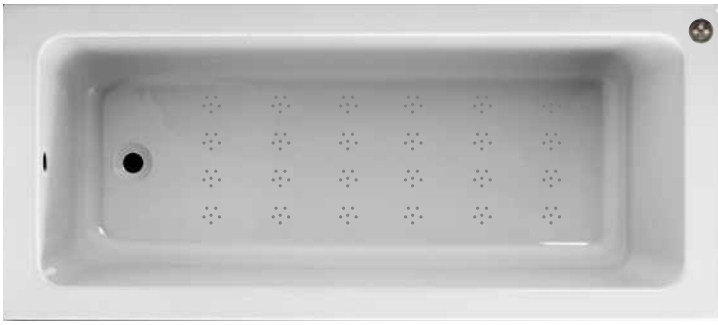

Alveus 1700 x 700mm

Air Spa **£1765.00 Inc Vat**
Air Spa illuminated **£1915.00 Inc Vat**

Alveus 1700 x 800mm

Air Spa **£1975.00 Inc Vat**
Air Spa illuminated **£2125.00 Inc Vat**

Alveus 1800 x 800mm

Air Spa **£2075.00 Inc Vat**
Air Spa illuminated **£2225.00 Inc Vat**

Ashcot 1700 x 700mm

Air Spa **£1765.00 Inc Vat**
Air Spa illuminated **£1915.00 Inc Vat**

Ashcot 1700 x 750mm

Air Spa	£1870.00 Inc Vat
Air Spa illuminated	£2020.00 Inc Vat

Krest 1700 x 700mm

Air Spa	£2079.00 Inc Vat	Front Panel	£94.00 Inc Vat
Air Spa illuminated	£2229.00 Inc Vat	End Panel	£58.00 Inc Vat