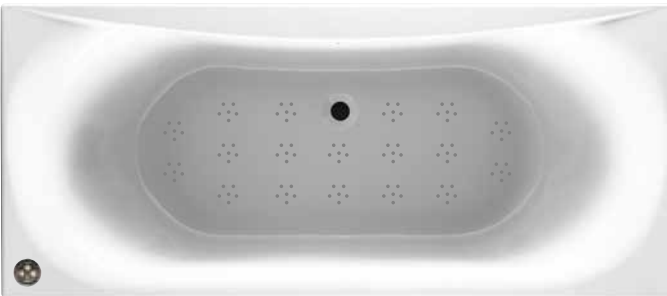

Air is delivered through strategically positioned micro holes in the base of the bath so that there are no protruding jets in the base.

This allows for a comfortable and vingarating experience and is backed up by automatic dry out facility on all models.

Alveus 1700 x 700mm

Air Spa **£1765.00 Inc Vat**
Air Spa illuminated **£1915.00 Inc Vat**

Alveus 1700 x 800mm

Air Spa **£1975.00 Inc Vat**
Air Spa illuminated **£2125.00 Inc Vat**

Alveus 1800 x 800mm

Air Spa **£2075.00 Inc Vat**
Air Spa illuminated **£2225.00 Inc Vat**

Ashcot 1700 x 700mm

Air Spa **£1765.00 Inc Vat**
Air Spa illuminated **£1915.00 Inc Vat**

Ashcot 1700 x 750mm

Air Spa	£1870.00 Inc Vat
Air Spa illuminated	£2020.00 Inc Vat

Krest 1700 x 700mm

Air Spa	£2079.00 Inc Vat	Front Panel	£94.00 Inc Vat
Air Spa illuminated	£2229.00 Inc Vat	End Panel	£58.00 Inc Vat

Jubilee 1700 x 700mm

Air Spa	£1765.00 Inc Vat
Air Spa illuminated	£1915.00 Inc Vat

Jubilee 1700 x 750mm

Air Spa	£1870.00 Inc Vat
Air Spa illuminated	£2020.00 Inc Vat

Jubilee 1800 x 800mm

Air Spa **£2075.00 Inc Vat**
Air Spa illuminated **£2225.00 Inc Vat**