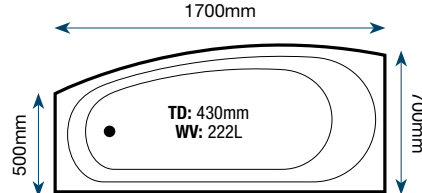

Technical Data

Compact