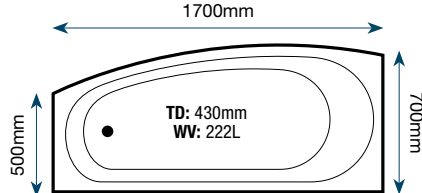

Technical Data

Compact