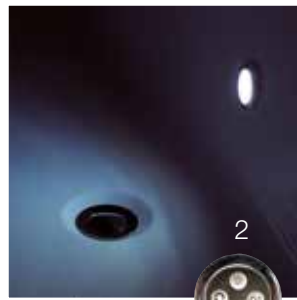

Light colour options (optional extra)

This innovative LED light system creates the desired mood with numerous solid colour options and five colour sequence settings to provide a relaxing bathing experience. This is achieved in sequence order (as numbered below) by pressing the light button symbol.

Light Blue

Light sequence options

Energy		Tonic		Relax		Sun		Dream	
Red	30 Secs	Yellow	30 Secs	Blue	30 Secs	Yellow	20 Secs	Green	60 Secs
Orange	30 Secs	Red	30 Secs	Green	30 Secs	Orange	15 Secs	Blue	60 Secs
Yellow	30 Secs	Green	30 Secs	White	30 Secs	Yellow	20 Secs	Light Blue	60 Secs
White	30 Secs	Repeat sequence		Green	30 Secs	Light Blue	15 Secs	White	60 Secs
Yellow	30 Secs			Repeat sequence		Yellow	20 Secs	Orange	60 Secs
Orange	30 Secs					White	15 Secs	Red	60 Secs
Repeat sequence						Repeat sequence		Purple	60 Secs
								Repeat sequence