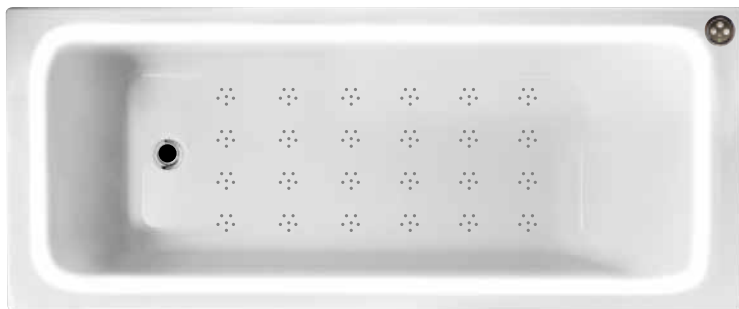

Uno 1700 x 700mm

Air Spa	£1559.00 Inc Vat
Air Spa Illuminated	£1709.00 Inc Vat

Mirage 1700 x 700mm

Air Spa	£1765.00 Inc Vat
Air Spa Illuminated	£1915.00 Inc Vat

Mirage 1700 x 750mm

Air Spa	£1870.00 Inc Vat
Air Spa Illuminated	£2020.00 Inc Vat

Mirage 1800 x 800mm

Air Spa	£1975.00 Inc Vat
Air Spa Illuminated	£2125.00 Inc Vat

Grove 1600 x 700mm / 1700 x 700mm

Air Spa **£1765.00 Inc Vat**
Air Spa illuminated **£1915.00 Inc Vat**

Cultura 1700 x 700mm