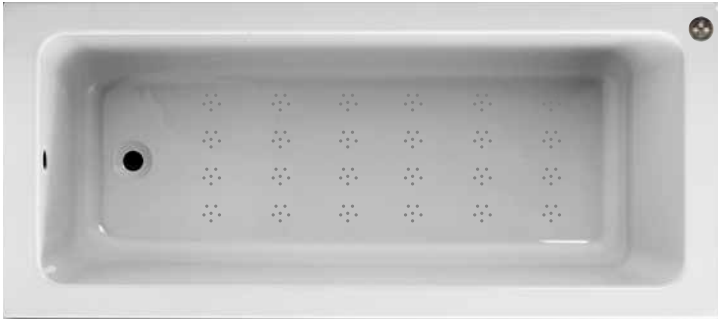

Ashcot 1700 x 750mm

Air Spa	£1870.00 Inc Vat
Air Spa illuminated	£2020.00 Inc Vat