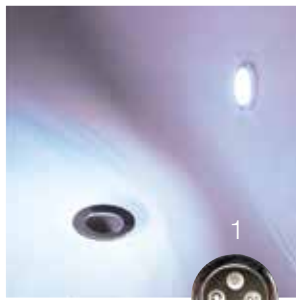

Hole Configuration

This shot shows the strategically placed holes positioned in the base of the bath. The size of the bath determines the number and configuration of the holes. (This may alter from images in the brochure).

Light (optional extra)

The light has fixed colours and a therapeutic auto colour change sequences.

Light colour options (optional extra)

This innovative LED light system creates the desired mood with numerous solid colour options and five colour sequence settings to provide a relaxing bathing experience. This is achieved in sequence order (as numbered below) by pressing the light button symbol.