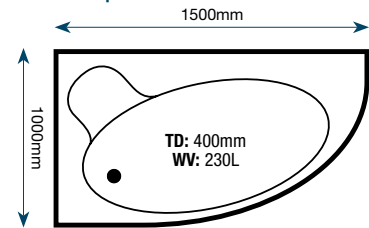

Technical Data

Tiepolo