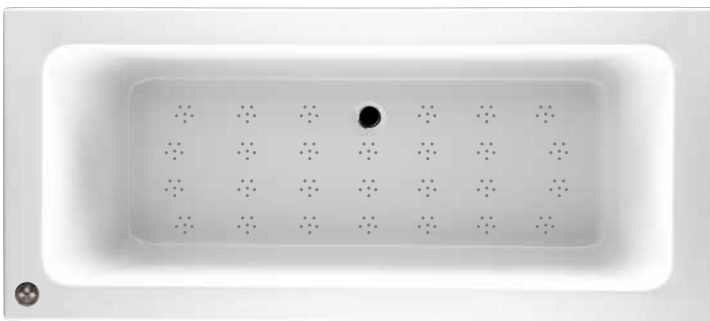

Alveus 1700 x 700mm

Air Spa	£1765.00 Inc Vat
Air Spa illuminated	£1915.00 Inc Vat

Alveus 1700 x 800mm

Air Spa	£1975.00 Inc Vat
Air Spa illuminated	£2125.00 Inc Vat

Alveus 1800 x 800mm

Air Spa	£2075.00 Inc Vat
Air Spa illuminated	£2225.00 Inc Vat