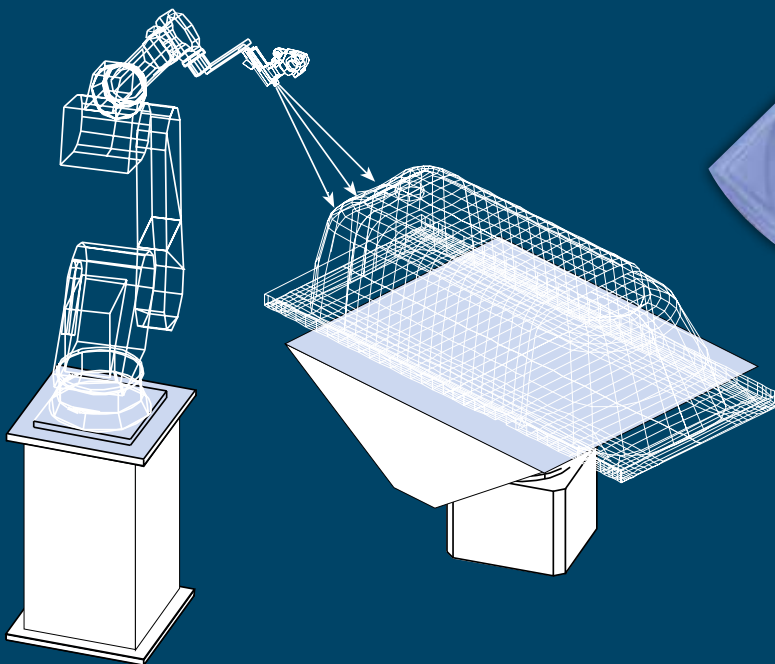

Armour Plus is a special process which has been developed to create a very rigid, super-strong acrylic bath.

Renaissance has produced the modern equivalent of the old cast iron bath but with a better surface and a warmer touch. How do we do this?

LAYERONE : Outer surface. High gloss acrylic. Solid colour won't fade or rub off.

LAYER TWO : Glass reinforced Polyester provides strength & high impact resistance.

LAYER THREE : Special mix of Polyester resin & glass fibre increases torsional rigidity.

LAYER FOUR : "Blue" mix of Polyester resins seal the shell & completes the lamination.

Whereas most acrylic baths are constructed in two layers, Renaissance Armour Plus baths have four layers. Each one is designed to provide extra strength exactly where it is needed. This requires manufacturing to a high degree of accuracy such as that which is provided in the motor industry by robots. So we decided to use robotics to do this exacting job for us.