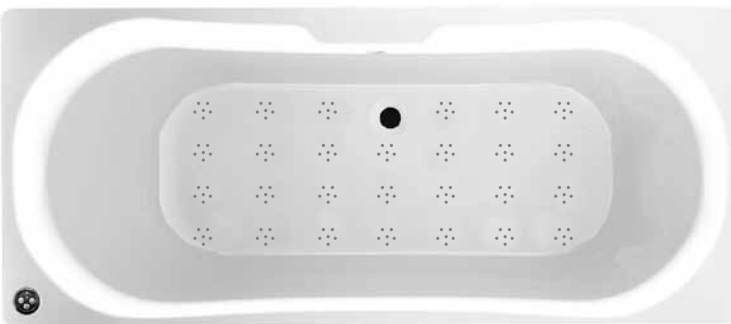

Air is delivered through strategically positioned micro holes in the base of the bath so that there are no protruding jets in the base.

This allows for a comfortable and vingarating experience and is backed up by automatic dry out facility on all models.

Mirage 1800 x 800mm

Air Spa	£1975.00 Inc Vat
Air Spa Illuminated	£2125.00 Inc Vat

Grove 1600 x 700mm / 1700 x 700mm

Air Spa **£1765.00 Inc Vat**
Air Spa illuminated **£1915.00 Inc Vat**

Cultura 1700 x 700mm

Air Spa **£1765.00 Inc Vat**
Air Spa illuminated **£1915.00 Inc Vat**

Cultura 1700 x 750mm

Air Spa **£1870.00 Inc Vat**
Air Spa illuminated **£2020.00 Inc Vat**

Ryal 1700 x 750mm

Ryal Air Spa **£1870.00 Inc Vat**
Ryal Air Spa illuminated **£2020.00 Inc Vat**