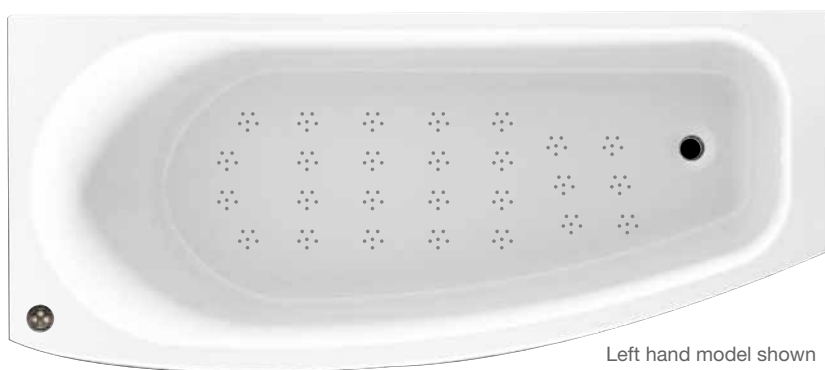

Jubilee 1700 x 700mm

Air Spa	£1765.00 Inc Vat
Air Spa illuminated	£1915.00 Inc Vat

Jubilee 1700 x 750mm

Air Spa	£1870.00 Inc Vat
Air Spa illuminated	£2020.00 Inc Vat

Jubilee 1800 x 800mm

Air Spa **£2075.00 Inc Vat**
Air Spa illuminated **£2225.00 Inc Vat**

Jubilee 1800 x 900mm

Air Spa **£2130.00 Inc Vat**
Air Spa illuminated **£2280.00 Inc Vat**

Compact 1700 x 700mm

Left hand model shown
Right hand model also available

Air Spa **£1975.00 Inc Vat**
Air Spa illuminated **£2125.00 Inc Vat**