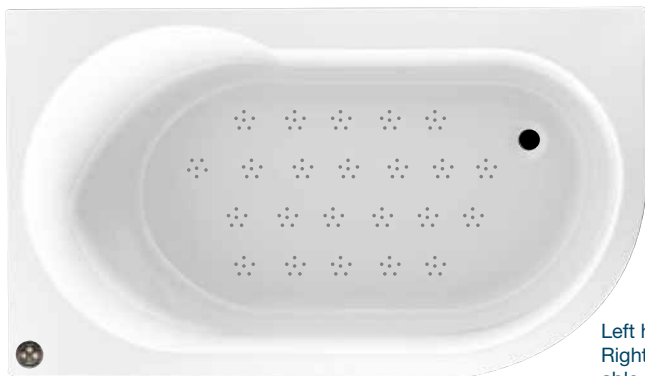

Jubilee 1800 x 900mm

Air Spa **£2130.00 Inc Vat**
Air Spa illuminated **£2280.00 Inc Vat**

Compact 1700 x 700mm

Left hand model shown
Right hand model also available

Air Spa **£1975.00 Inc Vat**
Air Spa illuminated **£2125.00 Inc Vat**

Bath Screen **£218.00 Inc Vat**
Front Panel **£98.00 Inc Vat**
End Panel **£50.00 Inc Vat**

Serena 1550 x 900mm

Left hand model shown
Right hand model also available

Air Spa **£1975.00 Inc Vat**
Air Spa illuminated **£2125.00 Inc Vat**