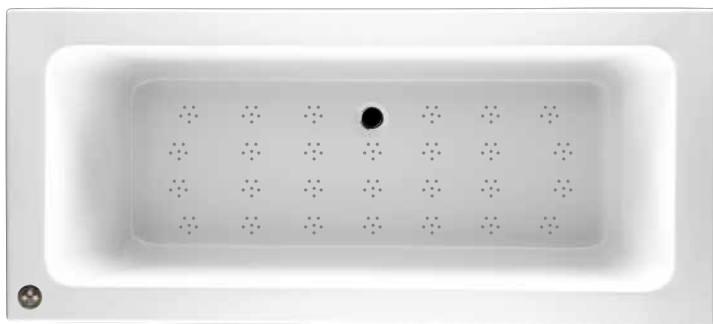

Mirage 1800 x 800mm

Air Spa	£1975.00 Inc Vat
Air Spa Illuminated	£2125.00 Inc Vat

Grove 1600 x 700mm / 1700 x 700mm

Air Spa **£1765.00 Inc Vat**
Air Spa illuminated **£1915.00 Inc Vat**

Cultura 1700 x 700mm

Air Spa **£1765.00 Inc Vat**
Air Spa illuminated **£1915.00 Inc Vat**

Cultura 1700 x 750mm

Air Spa **£1870.00 Inc Vat**
Air Spa illuminated **£2020.00 Inc Vat**

Ryal 1700 x 750mm

Ryal Air Spa **£1870.00 Inc Vat**
Ryal Air Spa illuminated **£2020.00 Inc Vat**

Alveus 1700 x 700mm

Air Spa **£1765.00 Inc Vat**
Air Spa illuminated **£1915.00 Inc Vat**

Alveus 1700 x 800mm

Air Spa **£1975.00 Inc Vat**
Air Spa illuminated **£2125.00 Inc Vat**

Alveus 1800 x 800mm

Air Spa **£2075.00 Inc Vat**
Air Spa illuminated **£2225.00 Inc Vat**