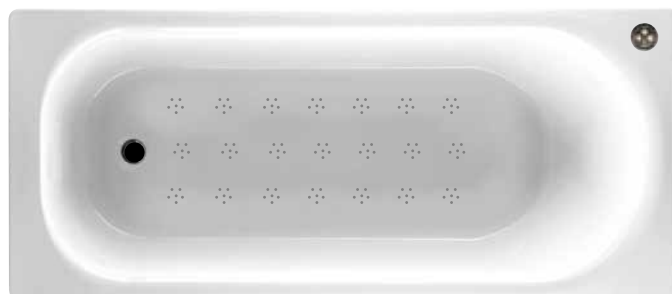

Light (optional extra)

The light has fixed colours and a therapeutic auto colour change sequences.

Light colour options (optional extra)

This innovative LED light system creates the desired mood with numerous solid colour options and five colour sequence settings to provide a relaxing bathing experience. This is achieved in sequence order (as numbered below) by pressing the light button symbol.

Uno 1700 x 700mm

Air Spa	£1559.00 Inc Vat
Air Spa Illuminated	£1709.00 Inc Vat

Mirage 1700 x 700mm

Air Spa	£1765.00 Inc Vat
Air Spa Illuminated	£1915.00 Inc Vat

Mirage 1700 x 750mm

Air Spa	£1870.00 Inc Vat
Air Spa Illuminated	£2020.00 Inc Vat

Mirage 1800 x 800mm

Air Spa	£1975.00 Inc Vat
Air Spa Illuminated	£2125.00 Inc Vat

Grove 1600 x 700mm / 1700 x 700mm

Air Spa **£1765.00 Inc Vat**
Air Spa illuminated **£1915.00 Inc Vat**

Cultura 1700 x 700mm