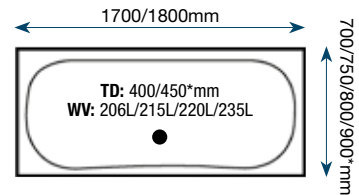

Technical Data

Jubilee