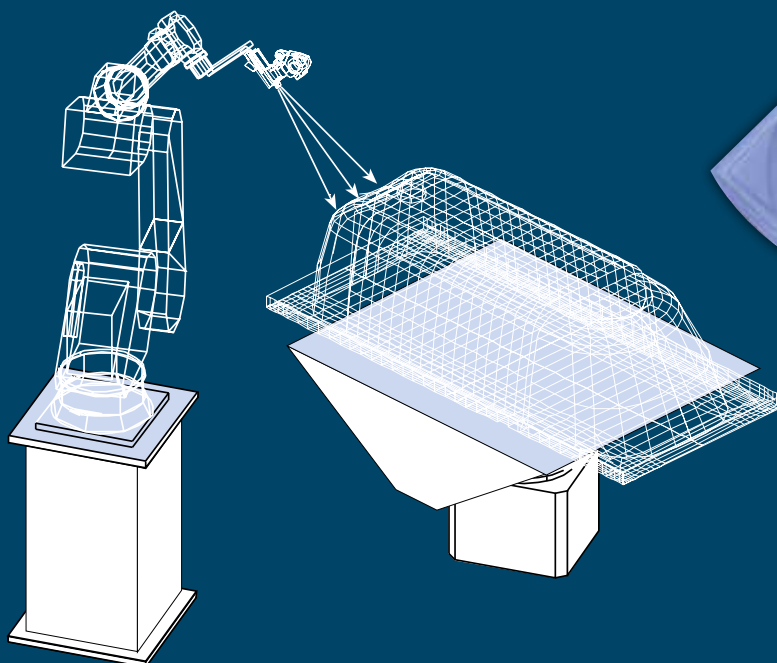

Armour Plus is a special process which has been developed to create a very rigid, super-strong acrylic bath.

Renaissance has produced the modern equivalent of the old cast iron bath but with a better surface and a warmer touch. How do we do this?

LAYERONE : Outer surface. High gloss acrylic. Solid colour won't fade or rub off.

LAYER TWO : Glass reinforced Polyester provides strength & high impact resistance.

LAYER THREE : Special mix of Polyester resin & glass fibre increases torsional rigidity.

LAYER FOUR : "Blue" mix of Polyester resins seal the shell & completes the lamination.

Whereas most acrylic baths are constructed in two layers, Renaissance Armour Plus baths have four layers. Each one is designed to provide extra strength exactly where it is needed. This requires manufacturing to a high degree of accuracy such as that which is provided in the motor industry by robots. So we decided to use robotics to do this exacting job for us.