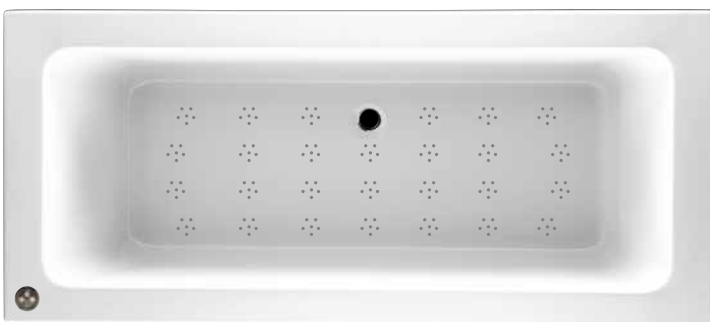

Mirage 1800 x 800mm

Air Spa	£1975.00 Inc Vat
Air Spa Illuminated	£2125.00 Inc Vat

Grove 1600 x 700mm / 1700 x 700mm

Air Spa **£1765.00 Inc Vat**
Air Spa illuminated **£1915.00 Inc Vat**

Cultura 1700 x 700mm

Air Spa **£1765.00 Inc Vat**
Air Spa illuminated **£1915.00 Inc Vat**

Cultura 1700 x 750mm

Air Spa **£1870.00 Inc Vat**
Air Spa illuminated **£2020.00 Inc Vat**

Ryal 1700 x 750mm

Ryal Air Spa **£1870.00 Inc Vat**
Ryal Air Spa illuminated **£2020.00 Inc Vat**

Alveus 1700 x 700mm

Air Spa	£1765.00 Inc Vat
Air Spa illuminated	£1915.00 Inc Vat

Alveus 1700 x 800mm

Air Spa	£1975.00 Inc Vat
Air Spa illuminated	£2125.00 Inc Vat

Alveus 1800 x 800mm

Air Spa	£2075.00 Inc Vat
Air Spa illuminated	£2225.00 Inc Vat