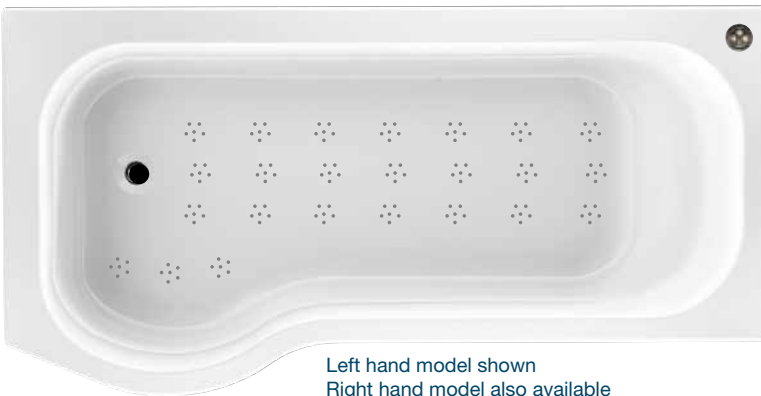

Jubilee 1800 x 900mm

Air Spa **£2130.00 Inc Vat**
Air Spa illuminated **£2280.00 Inc Vat**

Compact 1700 x 700mm

Left hand model shown
Right hand model also available

Air Spa **£1975.00 Inc Vat**
Air Spa illuminated **£2125.00 Inc Vat**

Bath Screen **£218.00 Inc Vat**
Front Panel **£98.00 Inc Vat**
End Panel **£50.00 Inc Vat**

Serena 1550 x 900mm

Left hand model shown
Right hand model also available

Air Spa **£1975.00 Inc Vat**
Air Spa illuminated **£2125.00 Inc Vat**

Bath Screen **£170.00 Inc Vat**
Front Panel **£148.00 Inc Vat**

Calypso 1500 x 850mm / 1700 x 850mm

Left hand model shown
Right hand model also available

Air Spa **£2079.00 Inc Vat**
Air Spa illuminated **£2229.00 Inc Vat**