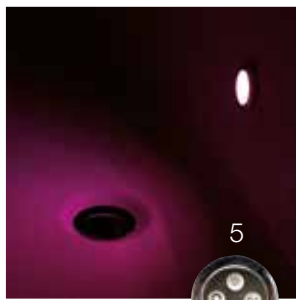

Light colour options (optional extra)

This innovative LED light system creates the desired mood with numerous solid colour options and five colour sequence settings to provide a relaxing bathing experience. This is achieved in sequence order (as numbered below) by pressing the light button symbol.

Magenta

Light sequence options

Energy		Tonic		Relax		Sun		Dream	
Red	30 Secs	Yellow	30 Secs	Blue	30 Secs	Yellow	20 Secs	Green	60 Secs
Orange	30 Secs	Red	30 Secs	Green	30 Secs	Orange	15 Secs	Blue	60 Secs
Yellow	30 Secs	Green	30 Secs	White	30 Secs	Yellow	20 Secs	Light Blue	60 Secs
White	30 Secs	Repeat sequence		Green	30 Secs	Light Blue	15 Secs	White	60 Secs
Yellow	30 Secs			Repeat sequence		Yellow	20 Secs	Orange	60 Secs
Orange	30 Secs					White	15 Secs	Red	60 Secs
Repeat sequence						Repeat sequence		Purple	60 Secs
								Repeat sequence