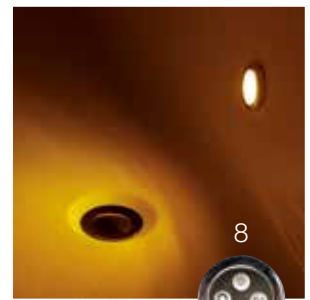

Light colour options (optional extra)

This innovative LED light system creates the desired mood with numerous solid colour options and five colour sequence settings to provide a relaxing bathing experience. This is achieved in sequence order (as numbered below) by pressing the light button symbol.

Orange

Light sequence options

Energy		Tonic		Relax		Sun		Dream	
Red	30 Secs	Yellow	30 Secs	Blue	30 Secs	Yellow	20 Secs	Green	60 Secs
Orange	30 Secs	Red	30 Secs	Green	30 Secs	Orange	15 Secs	Blue	60 Secs
Yellow	30 Secs	Green	30 Secs	White	30 Secs	Yellow	20 Secs	Light Blue	60 Secs
White	30 Secs	Repeat sequence		Green	30 Secs	Light Blue	15 Secs	White	60 Secs
Yellow	30 Secs			Repeat sequence		Yellow	20 Secs	Orange	60 Secs
Orange	30 Secs					White	15 Secs	Red	60 Secs
Repeat sequence						Repeat sequence		Purple	60 Secs
								Repeat sequence