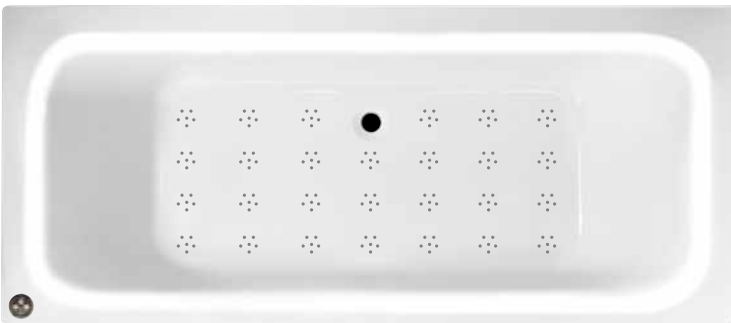

Mirage 1800 x 800mm

Air Spa	£1975.00 Inc Vat
Air Spa Illuminated	£2125.00 Inc Vat

Grove 1600 x 700mm / 1700 x 700mm

Air Spa **£1765.00 Inc Vat**
Air Spa illuminated **£1915.00 Inc Vat**

Cultura 1700 x 700mm

Air Spa **£1765.00 Inc Vat**
Air Spa illuminated **£1915.00 Inc Vat**

Cultura 1700 x 750mm

Air Spa **£1870.00 Inc Vat**
Air Spa illuminated **£2020.00 Inc Vat**

Ryal 1700 x 750mm

Ryal Air Spa **£1870.00 Inc Vat**
Ryal Air Spa illuminated **£2020.00 Inc Vat**