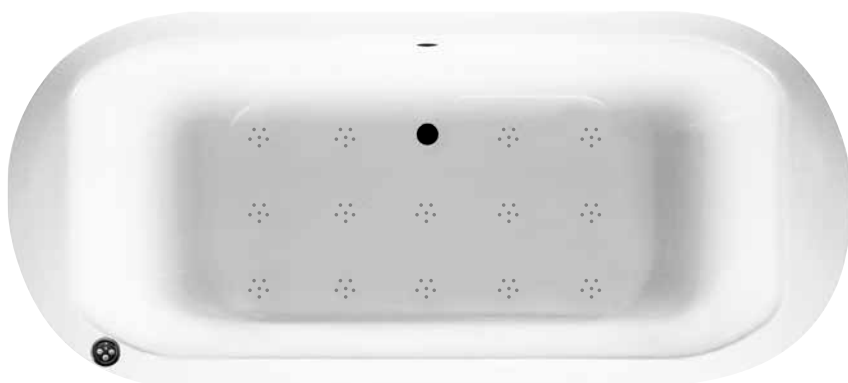

Bath Screen **£265.00 Inc Vat**
Front Panel **£114.00 Inc Vat**
End Panel **£45.00 Inc Vat**

Tiepolo 1500 x 1000mm

Air Spa **£2079.00 Inc Vat**
Air Spa illuminated **£2229.00 Inc Vat**

Front Panel **£102.00 Inc Vat**

Buxton 1800 x 800mm

Air Spa **£2079.00 Inc Vat**
Air Spa illuminated **£2229.00 Inc Vat**

Panels

Reinforced backing

Premier Reinforced Panel

Length: 1700 / 1800 mm (front panel)

800 / 900mm (end panel)

Height: 515mm