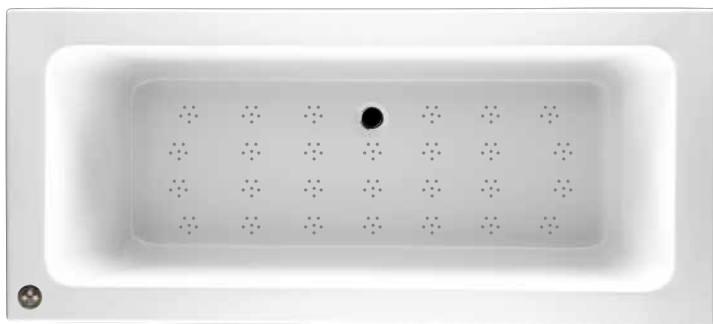

Mirage 1800 x 800mm

Air Spa	£1975.00 Inc Vat
Air Spa Illuminated	£2125.00 Inc Vat

Grove 1600 x 700mm / 1700 x 700mm

Air Spa **£1765.00 Inc Vat**
Air Spa illuminated **£1915.00 Inc Vat**

Cultura 1700 x 700mm

Air Spa **£1765.00 Inc Vat**
Air Spa illuminated **£1915.00 Inc Vat**

Cultura 1700 x 750mm

Air Spa **£1870.00 Inc Vat**
Air Spa illuminated **£2020.00 Inc Vat**

Ryal 1700 x 750mm

Ryal Air Spa **£1870.00 Inc Vat**
Ryal Air Spa illuminated **£2020.00 Inc Vat**

Alveus 1700 x 700mm

Air Spa	£1765.00 Inc Vat
Air Spa illuminated	£1915.00 Inc Vat

Alveus 1700 x 800mm

Air Spa	£1975.00 Inc Vat
Air Spa illuminated	£2125.00 Inc Vat

Alveus 1800 x 800mm

Air Spa	£2075.00 Inc Vat
Air Spa illuminated	£2225.00 Inc Vat