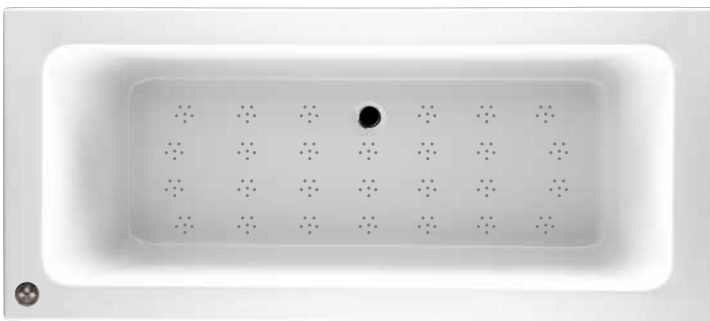

Alveus 1700 x 700mm

Air Spa **£1765.00 Inc Vat**
Air Spa illuminated **£1915.00 Inc Vat**

Alveus 1700 x 800mm

Air Spa **£1975.00 Inc Vat**
Air Spa illuminated **£2125.00 Inc Vat**

Alveus 1800 x 800mm

Air Spa **£2075.00 Inc Vat**
Air Spa illuminated **£2225.00 Inc Vat**