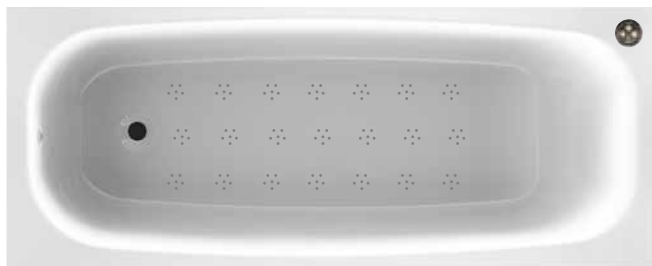

Uno 1700 x 700mm

Air Spa	£1559.00 Inc Vat
Air Spa Illuminated	£1709.00 Inc Vat