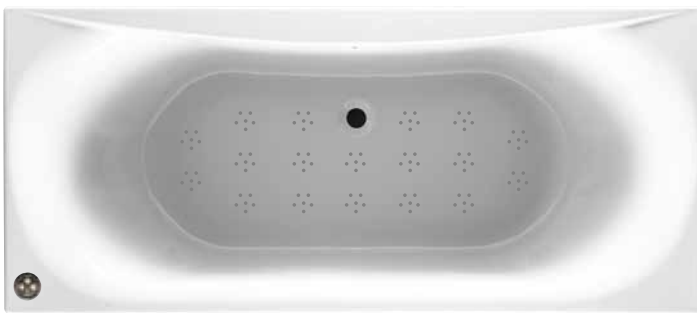

Air is delivered through strategically positioned micro holes in the base of the bath so that there are no protruding jets in the base.

This allows for a comfortable and vingarating experience and is backed up by automatic dry out facility on all models.

Alveus 1700 x 700mm

Air Spa **£1765.00 Inc Vat**
Air Spa illuminated **£1915.00 Inc Vat**

Alveus 1700 x 800mm

Air Spa **£1975.00 Inc Vat**
Air Spa illuminated **£2125.00 Inc Vat**

Alveus 1800 x 800mm

Air Spa **£2075.00 Inc Vat**
Air Spa illuminated **£2225.00 Inc Vat**

Ashcot 1700 x 700mm

Air Spa **£1765.00 Inc Vat**
Air Spa illuminated **£1915.00 Inc Vat**

Ashcot 1700 x 750mm

Air Spa	£1870.00 Inc Vat
Air Spa illuminated	£2020.00 Inc Vat

Krest 1700 x 700mm

Air Spa	£2079.00 Inc Vat	Front Panel	£94.00 Inc Vat
Air Spa illuminated	£2229.00 Inc Vat	End Panel	£58.00 Inc Vat

Jubilee 1700 x 700mm

Air Spa	£1765.00 Inc Vat
Air Spa illuminated	£1915.00 Inc Vat

Jubilee 1700 x 750mm

Air Spa	£1870.00 Inc Vat
Air Spa illuminated	£2020.00 Inc Vat

Jubilee 1800 x 800mm

Air Spa **£2075.00 Inc Vat**
Air Spa illuminated **£2225.00 Inc Vat**