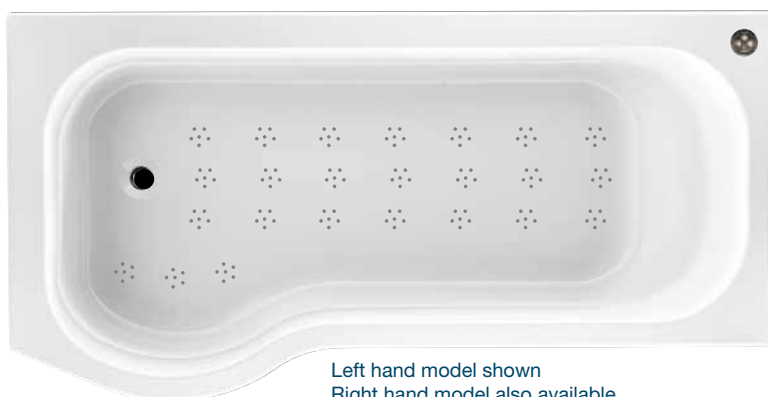

Jubilee 1800 x 900mm

Air Spa **£2130.00 Inc Vat**
Air Spa illuminated **£2280.00 Inc Vat**

Compact 1700 x 700mm

Left hand model shown
Right hand model also available

Air Spa **£1975.00 Inc Vat**
Air Spa illuminated **£2125.00 Inc Vat**

Bath Screen **£218.00 Inc Vat**
Front Panel **£98.00 Inc Vat**
End Panel **£50.00 Inc Vat**

Serena 1550 x 900mm

Left hand model shown
Right hand model also available

Air Spa **£1975.00 Inc Vat**
Air Spa illuminated **£2125.00 Inc Vat**

Bath Screen **£170.00 Inc Vat**
Front Panel **£148.00 Inc Vat**

Calypso 1500 x 850mm / 1700 x 850mm

Left hand model shown
Right hand model also available

Air Spa **£2079.00 Inc Vat**
Air Spa illuminated **£2229.00 Inc Vat**