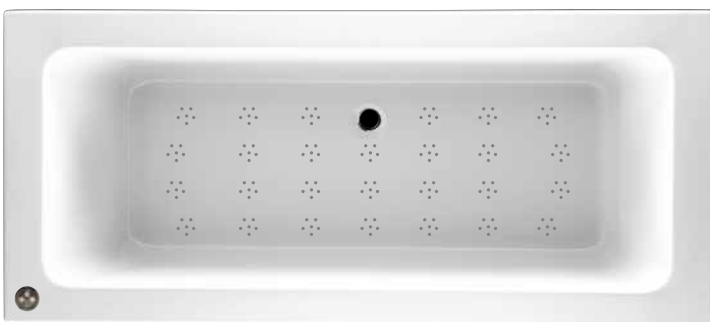

Mirage 1800 x 800mm

Air Spa	£1975.00 Inc Vat
Air Spa Illuminated	£2125.00 Inc Vat

Grove 1600 x 700mm / 1700 x 700mm

Air Spa **£1765.00 Inc Vat**
Air Spa illuminated **£1915.00 Inc Vat**

Cultura 1700 x 700mm

Air Spa **£1765.00 Inc Vat**
Air Spa illuminated **£1915.00 Inc Vat**

Cultura 1700 x 750mm

Air Spa **£1870.00 Inc Vat**
Air Spa illuminated **£2020.00 Inc Vat**

Ryal 1700 x 750mm

Ryal Air Spa **£1870.00 Inc Vat**
Ryal Air Spa illuminated **£2020.00 Inc Vat**

Alveus 1700 x 700mm

Air Spa **£1765.00 Inc Vat**
Air Spa illuminated **£1915.00 Inc Vat**

Alveus 1700 x 800mm

Air Spa **£1975.00 Inc Vat**
Air Spa illuminated **£2125.00 Inc Vat**

Alveus 1800 x 800mm

Air Spa **£2075.00 Inc Vat**
Air Spa illuminated **£2225.00 Inc Vat**