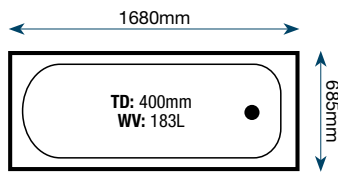

Technical Data

Uno