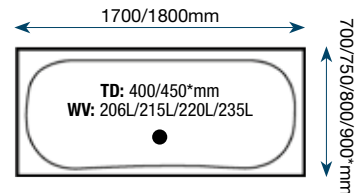

Technical Data

Jubilee