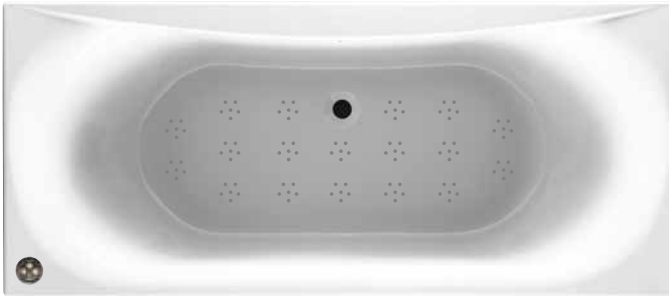

Air is delivered through strategically positioned micro holes in the base of the bath so that there are no protruding jets in the base.

This allows for a comfortable and vingarating experience and is backed up by automatic dry out facility on all models.

Alveus 1700 x 700mm

Air Spa	£1765.00 Inc Vat
Air Spa illuminated	£1915.00 Inc Vat

Alveus 1700 x 800mm

Air Spa	£1975.00 Inc Vat
Air Spa illuminated	£2125.00 Inc Vat

Alveus 1800 x 800mm

Air Spa	£2075.00 Inc Vat
Air Spa illuminated	£2225.00 Inc Vat

Ashcot 1700 x 700mm

Air Spa	£1765.00 Inc Vat
Air Spa illuminated	£1915.00 Inc Vat

Ashcot 1700 x 750mm

Air Spa	£1870.00 Inc Vat
Air Spa illuminated	£2020.00 Inc Vat

Krest 1700 x 700mm

Air Spa	£2079.00 Inc Vat	Front Panel	£94.00 Inc Vat
Air Spa illuminated	£2229.00 Inc Vat	End Panel	£58.00 Inc Vat

Jubilee 1700 x 700mm

Air Spa	£1765.00 Inc Vat
Air Spa illuminated	£1915.00 Inc Vat

Jubilee 1700 x 750mm

Air Spa	£1870.00 Inc Vat
Air Spa illuminated	£2020.00 Inc Vat

Jubilee 1800 x 800mm

Air Spa **£2075.00 Inc Vat**
Air Spa illuminated **£2225.00 Inc Vat**