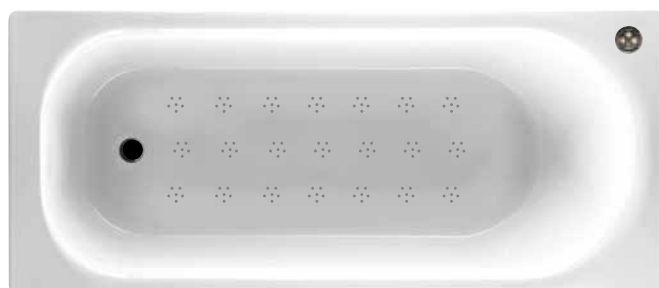

Light (optional extra)

The light has fixed colours and a therapeutic auto colour change sequences.

Light colour options (optional extra)

This innovative LED light system creates the desired mood with numerous solid colour options and five colour sequence settings to provide a relaxing bathing experience. This is achieved in sequence order (as numbered below) by pressing the light button symbol.

Uno 1700 x 700mm

Air Spa	£1559.00 Inc Vat
Air Spa Illuminated	£1709.00 Inc Vat

Mirage 1700 x 700mm

Air Spa	£1765.00 Inc Vat
Air Spa Illuminated	£1915.00 Inc Vat

Mirage 1700 x 750mm

Air Spa	£1870.00 Inc Vat
Air Spa Illuminated	£2020.00 Inc Vat

Mirage 1800 x 800mm

Air Spa	£1975.00 Inc Vat
Air Spa Illuminated	£2125.00 Inc Vat

Grove 1600 x 700mm / 1700 x 700mm

Air Spa **£1765.00 Inc Vat**
Air Spa illuminated **£1915.00 Inc Vat**

Cultura 1700 x 700mm