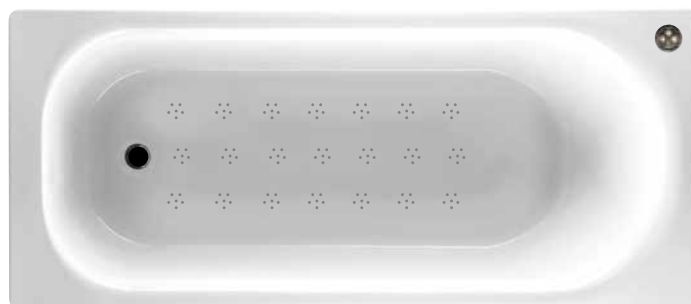

Uno 1700 x 700mm

Air Spa	£1559.00 Inc Vat
Air Spa Illuminated	£1709.00 Inc Vat

Mirage 1700 x 700mm

Air Spa	£1765.00 Inc Vat
Air Spa Illuminated	£1915.00 Inc Vat

Mirage 1700 x 750mm

Air Spa	£1870.00 Inc Vat
Air Spa Illuminated	£2020.00 Inc Vat

Mirage 1800 x 800mm

Air Spa	£1975.00 Inc Vat
Air Spa Illuminated	£2125.00 Inc Vat

Grove 1600 x 700mm / 1700 x 700mm

Air Spa **£1765.00 Inc Vat**
Air Spa illuminated **£1915.00 Inc Vat**

Cultura 1700 x 700mm