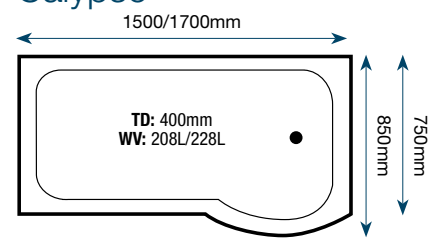

Technical Data

Calypso