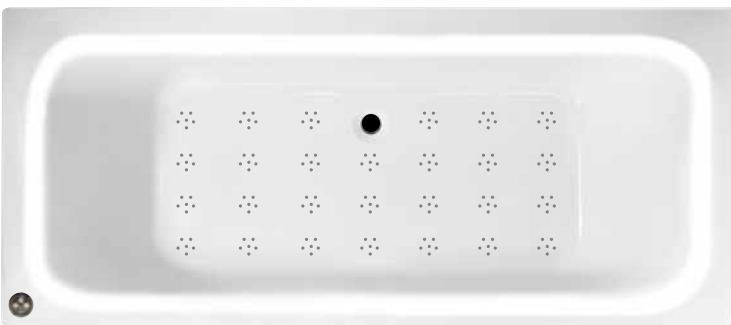

Mirage 1800 x 800mm

Air Spa	£1975.00 Inc Vat
Air Spa Illuminated	£2125.00 Inc Vat

Grove 1600 x 700mm / 1700 x 700mm

Air Spa **£1765.00 Inc Vat**
Air Spa illuminated **£1915.00 Inc Vat**

Cultura 1700 x 700mm

Air Spa **£1765.00 Inc Vat**
Air Spa illuminated **£1915.00 Inc Vat**

Cultura 1700 x 750mm

Air Spa **£1870.00 Inc Vat**
Air Spa illuminated **£2020.00 Inc Vat**

Ryal 1700 x 750mm

Ryal Air Spa **£1870.00 Inc Vat**
Ryal Air Spa illuminated **£2020.00 Inc Vat**