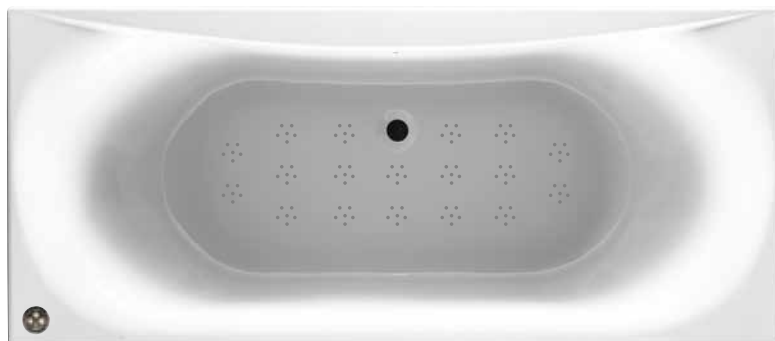

Air is delivered through strategically positioned micro holes in the base of the bath so that there are no protruding jets in the base.

This allows for a comfortable and vingarating experience and is backed up by automatic dry out facility on all models.

Jubilee 1700 x 700mm

Air Spa	£1765.00 Inc Vat
Air Spa illuminated	£1915.00 Inc Vat

Jubilee 1700 x 750mm

Air Spa	£1870.00 Inc Vat
Air Spa illuminated	£2020.00 Inc Vat

Jubilee 1800 x 800mm

Air Spa **£2075.00 Inc Vat**
Air Spa illuminated **£2225.00 Inc Vat**

Jubilee 1800 x 900mm

Air Spa **£2130.00 Inc Vat**
Air Spa illuminated **£2280.00 Inc Vat**

Compact 1700 x 700mm

Left hand model shown
Right hand model also available

Air Spa **£1975.00 Inc Vat**
Air Spa illuminated **£2125.00 Inc Vat**