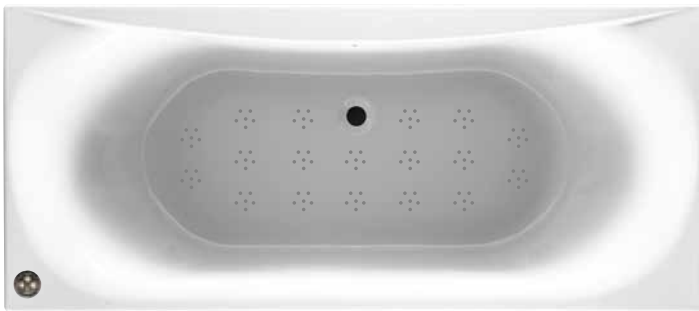

Air is delivered through strategically positioned micro holes in the base of the bath so that there are no protruding jets in the base.

This allows for a comfortable and vingarating experience and is backed up by automatic dry out facility on all models.

Alveus 1700 x 700mm

Air Spa	£1765.00 Inc Vat
Air Spa illuminated	£1915.00 Inc Vat

Alveus 1700 x 800mm

Air Spa	£1975.00 Inc Vat
Air Spa illuminated	£2125.00 Inc Vat

Alveus 1800 x 800mm

Air Spa	£2075.00 Inc Vat
Air Spa illuminated	£2225.00 Inc Vat

Ashcot 1700 x 700mm

Air Spa	£1765.00 Inc Vat
Air Spa illuminated	£1915.00 Inc Vat

Ashcot 1700 x 750mm

Air Spa	£1870.00 Inc Vat
Air Spa illuminated	£2020.00 Inc Vat

Krest 1700 x 700mm

Air Spa	£2079.00 Inc Vat	Front Panel	£94.00 Inc Vat
Air Spa illuminated	£2229.00 Inc Vat	End Panel	£58.00 Inc Vat

Jubilee 1700 x 700mm

Air Spa	£1765.00 Inc Vat
Air Spa illuminated	£1915.00 Inc Vat

Jubilee 1700 x 750mm

Air Spa	£1870.00 Inc Vat
Air Spa illuminated	£2020.00 Inc Vat

Jubilee 1800 x 800mm

Air Spa **£2075.00 Inc Vat**
Air Spa illuminated **£2225.00 Inc Vat**