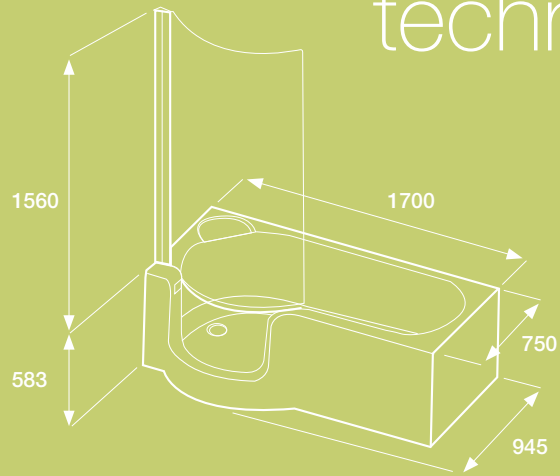

Bath screen opens into and away from the bath

Door folds into bath allowing wide access

Easy twist handle on either (optional) waste for easier use

Electronic door operating button

The **valens** features

technical data

Left Hand model shown
Right Hand model also available

* Bath is 945mm at widest point

Soft Gel Headrest
Headrest provides support and comfort whilst bathing. This headrest can be removed for cleaning and re-adhered as required. (Optional extra)