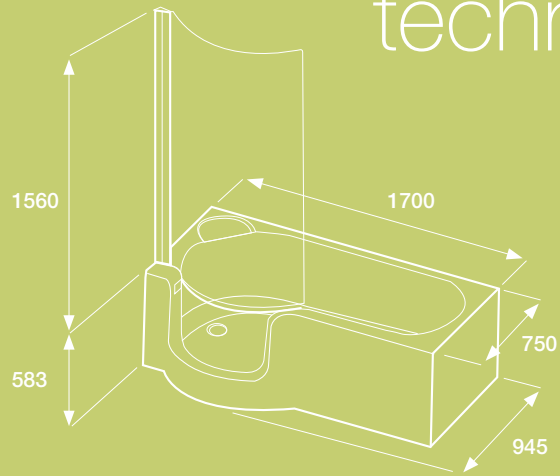

Black High gloss

White Styrene Panel

The **talis** features

- Optional shower screen available
- Choice of panel colours
- Battery back up in case of power failure supported by an audible alarm
- Water sensor ensures the door remains inactive until water has passed below a certain level
- Easy twist pop up bath waste or overflow fill (optional)

technical data

Left Hand model shown
Right Hand model also available

* Bath is 945mm at widest point

Soft Gel Headrest
Headrest provides support and comfort whilst bathing. This headrest can be removed for cleaning and re-adhered as required. (Optional extra)

STD Bath pop up waste

Overflow filler

Magnet on upper bath screen sits neatly over door magnet

Touch button illuminates when bath door is active

Electronic box sits neatly into metal brackets under bath for access.
Magnetic plinth brackets