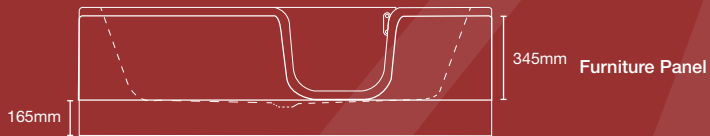

Water Volume: 288 ltr
Tub Depth : 400mm

technical data

Right Hand model shown
Left Hand model also available

Right Hand model shown
Left Hand model also available

STD Bath pop up waste

Overflow filler

Stylish Chrome finish to door hinges and magnetic covers for that smooth looking finish