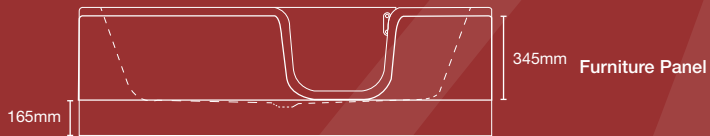

# technical data

Right Hand model shown  
Left Hand model also available

Right Hand model shown  
Left Hand model also available

STD Bath pop up waste

Overflow filler

Stylish Chrome finish to door hinges and magnetic covers for that smooth looking finish