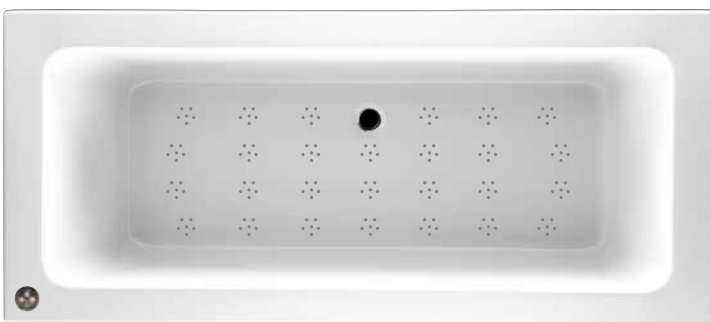

Mirage 1800 x 800mm

Air Spa **£1975.00 Inc Vat**
Air Spa Illuminated **£2125.00 Inc Vat**

Grove 1600 x 700mm / 1700 x 700mm

Air Spa **£1765.00 Inc Vat**
Air Spa illuminated **£1915.00 Inc Vat**

Cultura 1700 x 700mm

Air Spa **£1765.00 Inc Vat**
Air Spa illuminated **£1915.00 Inc Vat**

Cultura 1700 x 750mm

Air Spa **£1870.00 Inc Vat**
Air Spa illuminated **£2020.00 Inc Vat**

Ryal 1700 x 750mm

Ryal Air Spa **£1870.00 Inc Vat**
Ryal Air Spa illuminated **£2020.00 Inc Vat**

Alveus 1700 x 700mm

Air Spa	£1765.00 Inc Vat
Air Spa illuminated	£1915.00 Inc Vat

Alveus 1700 x 800mm

Air Spa	£1975.00 Inc Vat
Air Spa illuminated	£2125.00 Inc Vat

Alveus 1800 x 800mm

Air Spa	£2075.00 Inc Vat
Air Spa illuminated	£2225.00 Inc Vat