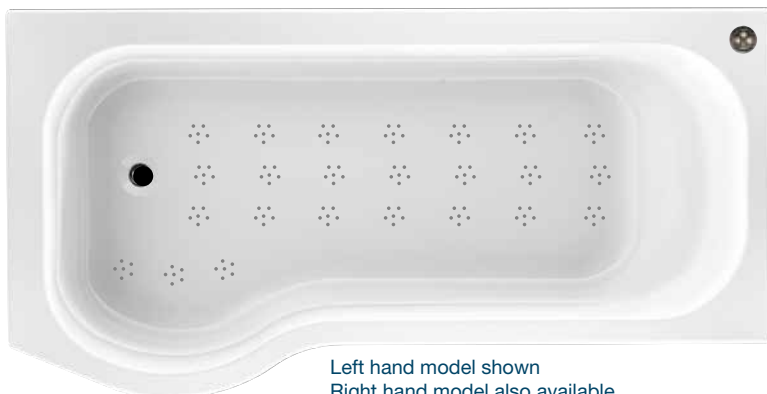

Jubilee 1800 x 900mm

Air Spa **£2130.00 Inc Vat**
Air Spa illuminated **£2280.00 Inc Vat**

Compact 1700 x 700mm

Left hand model shown
Right hand model also available

Air Spa **£1975.00 Inc Vat**
Air Spa illuminated **£2125.00 Inc Vat**

Bath Screen **£218.00 Inc Vat**
Front Panel **£98.00 Inc Vat**
End Panel **£50.00 Inc Vat**

Serena 1550 x 900mm

Left hand model shown
Right hand model also available

Air Spa **£1975.00 Inc Vat**
Air Spa illuminated **£2125.00 Inc Vat**

Bath Screen **£170.00 Inc Vat**
Front Panel **£148.00 Inc Vat**

Calypso 1500 x 850mm / 1700 x 850mm

Left hand model shown
Right hand model also available

Air Spa **£2079.00 Inc Vat**
Air Spa illuminated **£2229.00 Inc Vat**