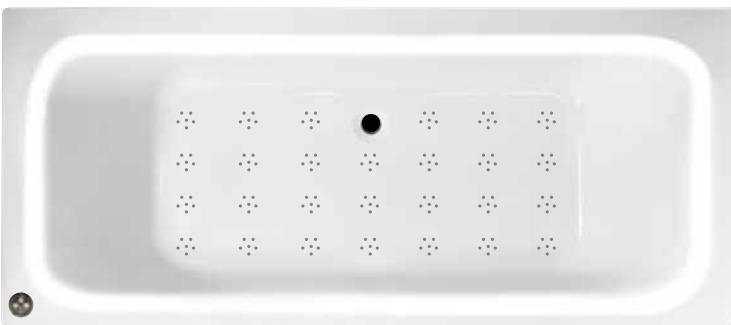

Mirage 1800 x 800mm

Air Spa **£1975.00 Inc Vat**
Air Spa Illuminated **£2125.00 Inc Vat**

Grove 1600 x 700mm / 1700 x 700mm

Air Spa **£1765.00 Inc Vat**
Air Spa illuminated **£1915.00 Inc Vat**

Cultura 1700 x 700mm

Air Spa **£1765.00 Inc Vat**
Air Spa illuminated **£1915.00 Inc Vat**

Cultura 1700 x 750mm

Air Spa **£1870.00 Inc Vat**
Air Spa illuminated **£2020.00 Inc Vat**

Ryal 1700 x 750mm

Ryal Air Spa **£1870.00 Inc Vat**
Ryal Air Spa illuminated **£2020.00 Inc Vat**