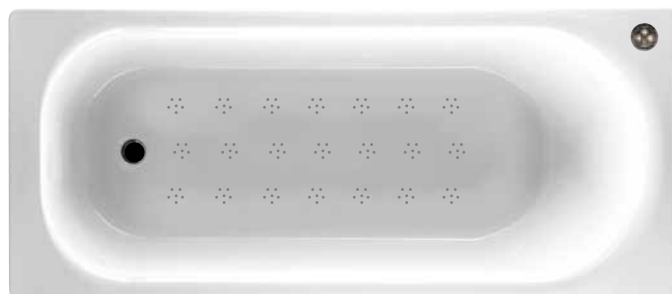

Light (optional extra)

The light has fixed colours and a therapeutic auto colour change sequences.

Light colour options (optional extra)

This innovative LED light system creates the desired mood with numerous solid colour options and five colour sequence settings to provide a relaxing bathing experience. This is achieved in sequence order (as numbered below) by pressing the light button symbol.

Uno 1700 x 700mm

Air Spa **£1559.00 Inc Vat**
Air Spa Illuminated **£1709.00 Inc Vat**

Mirage 1700 x 700mm

Air Spa **£1765.00 Inc Vat**
Air Spa Illuminated **£1915.00 Inc Vat**

Mirage 1700 x 750mm

Air Spa **£1870.00 Inc Vat**
Air Spa Illuminated **£2020.00 Inc Vat**

Mirage 1800 x 800mm

Air Spa **£1975.00 Inc Vat**
Air Spa Illuminated **£2125.00 Inc Vat**

Grove 1600 x 700mm / 1700 x 700mm

Air Spa **£1765.00 Inc Vat**
Air Spa illuminated **£1915.00 Inc Vat**

Cultura 1700 x 700mm