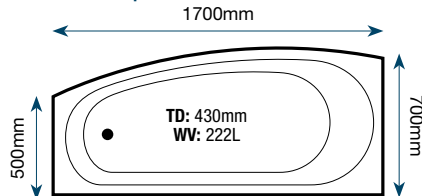

Technical Data

Compact