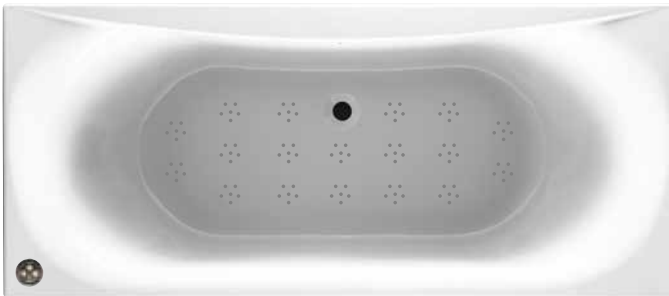

Air is delivered through strategically positioned micro holes in the base of the bath so that there are no protruding jets in the base.

This allows for a comfortable and vingarating experience and is backed up by automatic dry out facility on all models.

Alveus 1700 x 700mm

Air Spa	£1765.00 Inc Vat
Air Spa illuminated	£1915.00 Inc Vat

Alveus 1700 x 800mm

Air Spa	£1975.00 Inc Vat
Air Spa illuminated	£2125.00 Inc Vat

Alveus 1800 x 800mm

Air Spa	£2075.00 Inc Vat
Air Spa illuminated	£2225.00 Inc Vat

Ashcot 1700 x 700mm

Air Spa	£1765.00 Inc Vat
Air Spa illuminated	£1915.00 Inc Vat

Ashcot 1700 x 750mm

Air Spa	£1870.00 Inc Vat
Air Spa illuminated	£2020.00 Inc Vat

Krest 1700 x 700mm

Air Spa	£2079.00 Inc Vat	Front Panel	£94.00 Inc Vat
Air Spa illuminated	£2229.00 Inc Vat	End Panel	£58.00 Inc Vat

Jubilee 1700 x 700mm

Air Spa	£1765.00 Inc Vat
Air Spa illuminated	£1915.00 Inc Vat

Jubilee 1700 x 750mm

Air Spa	£1870.00 Inc Vat
Air Spa illuminated	£2020.00 Inc Vat

Jubilee 1800 x 800mm

Air Spa **£2075.00 Inc Vat**
Air Spa illuminated **£2225.00 Inc Vat**