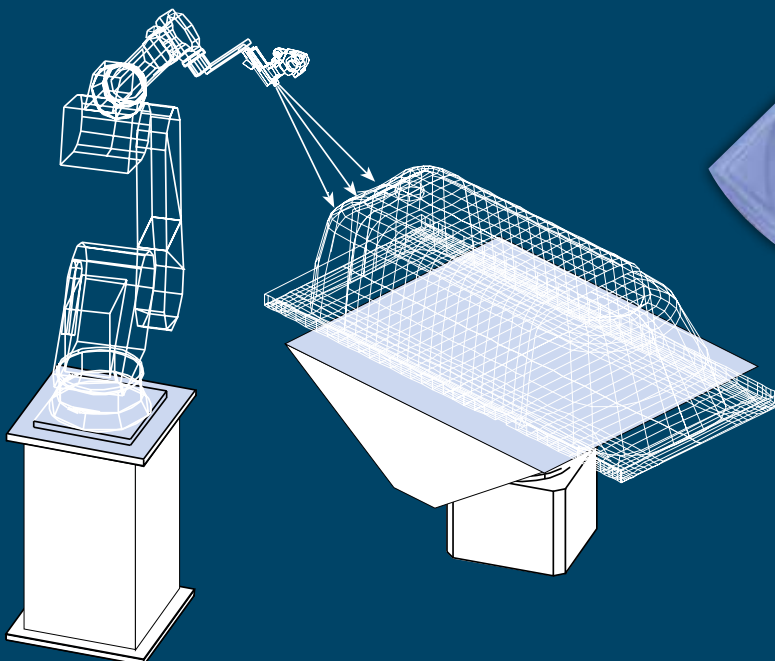

Armour Plus is a special process which has been developed to create a very rigid, super-strong acrylic bath.

Renaissance has produced the modern equivalent of the old cast iron bath but with a better surface and a warmer touch. How do we do this?

LAYERONE : Outer surface. High gloss acrylic. Solid colour won't fade or rub off.

LAYER TWO : Glass reinforced Polyester provides strength & high impact resistance.

LAYER THREE : Special mix of Polyester resin & glass fibre increases torsional rigidity.

LAYER FOUR : "Blue" mix of Polyester resins seal the shell & completes the lamination.

Whereas most acrylic baths are constructed in two layers, Renaissance Armour Plus baths have four layers. Each one is designed to provide extra strength exactly where it is needed. This requires manufacturing to a high degree of accuracy such as that which is provided in the motor industry by robots. So we decided to use robotics to do this exacting job for us.