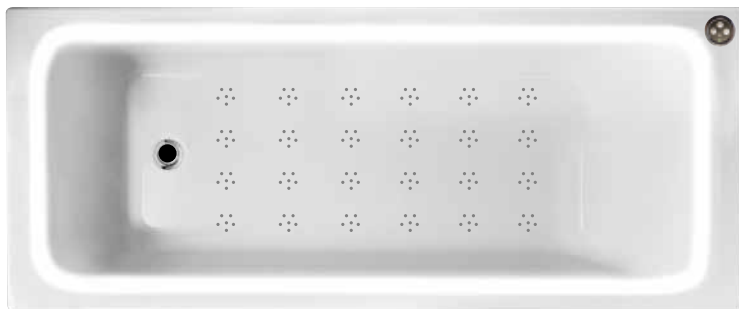

Uno 1700 x 700mm

Air Spa **£1559.00 Inc Vat**
Air Spa Illuminated **£1709.00 Inc Vat**

Mirage 1700 x 700mm

Air Spa **£1765.00 Inc Vat**
Air Spa Illuminated **£1915.00 Inc Vat**

Mirage 1700 x 750mm

Air Spa **£1870.00 Inc Vat**
Air Spa Illuminated **£2020.00 Inc Vat**

Mirage 1800 x 800mm

Air Spa **£1975.00 Inc Vat**
Air Spa Illuminated **£2125.00 Inc Vat**

Grove 1600 x 700mm / 1700 x 700mm

Air Spa **£1765.00 Inc Vat**
Air Spa illuminated **£1915.00 Inc Vat**

Cultura 1700 x 700mm