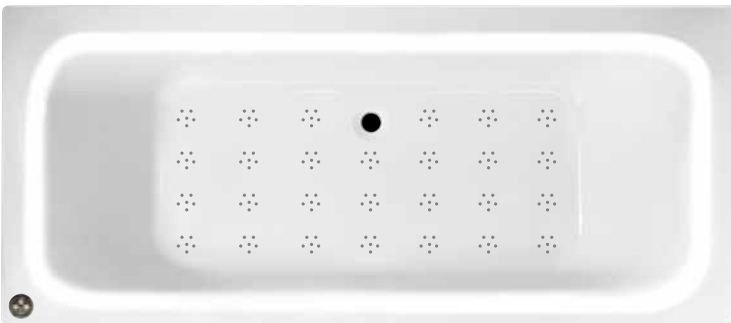

Mirage 1800 x 800mm

Air Spa **£1975.00 Inc Vat**
Air Spa Illuminated **£2125.00 Inc Vat**

Grove 1600 x 700mm / 1700 x 700mm

Air Spa **£1765.00 Inc Vat**
Air Spa illuminated **£1915.00 Inc Vat**

Cultura 1700 x 700mm

Air Spa **£1765.00 Inc Vat**
Air Spa illuminated **£1915.00 Inc Vat**

Cultura 1700 x 750mm

Air Spa **£1870.00 Inc Vat**
Air Spa illuminated **£2020.00 Inc Vat**

Ryal 1700 x 750mm

Ryal Air Spa **£1870.00 Inc Vat**
Ryal Air Spa illuminated **£2020.00 Inc Vat**