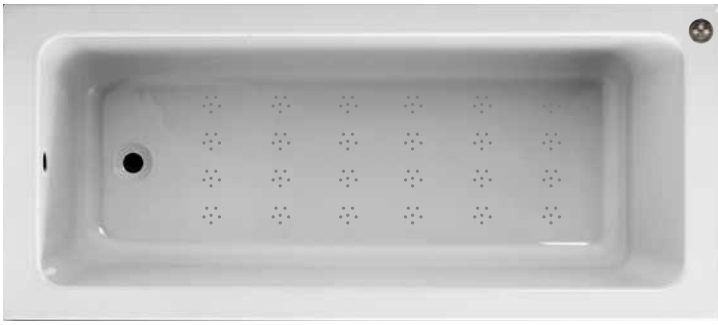

Ashcot 1700 x 750mm

Air Spa	£1870.00 Inc Vat
Air Spa illuminated	£2020.00 Inc Vat