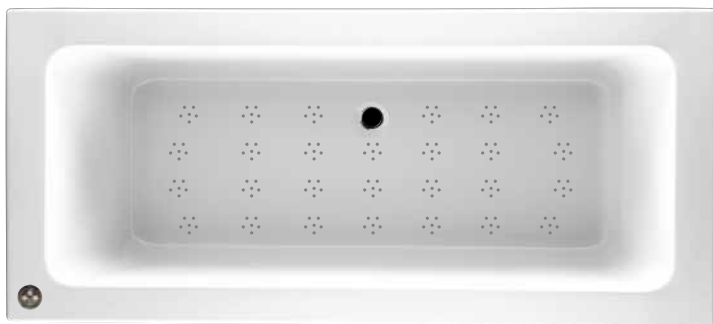

Mirage 1800 x 800mm

Air Spa **£1975.00 Inc Vat**
Air Spa Illuminated **£2125.00 Inc Vat**

Grove 1600 x 700mm / 1700 x 700mm

Air Spa **£1765.00 Inc Vat**
Air Spa illuminated **£1915.00 Inc Vat**

Cultura 1700 x 700mm

Air Spa **£1765.00 Inc Vat**
Air Spa illuminated **£1915.00 Inc Vat**

Cultura 1700 x 750mm

Air Spa **£1870.00 Inc Vat**
Air Spa illuminated **£2020.00 Inc Vat**

Ryal 1700 x 750mm

Ryal Air Spa **£1870.00 Inc Vat**
Ryal Air Spa illuminated **£2020.00 Inc Vat**

Alveus 1700 x 700mm

Air Spa	£1765.00 Inc Vat
Air Spa illuminated	£1915.00 Inc Vat

Alveus 1700 x 800mm

Air Spa	£1975.00 Inc Vat
Air Spa illuminated	£2125.00 Inc Vat

Alveus 1800 x 800mm

Air Spa	£2075.00 Inc Vat
Air Spa illuminated	£2225.00 Inc Vat