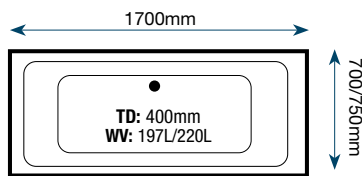

Technical Data

Cultura