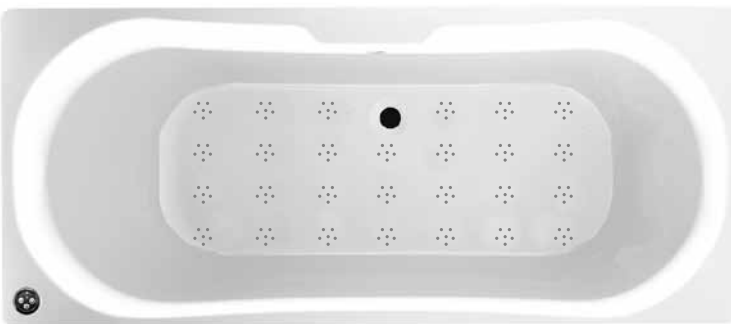

Air is delivered through strategically positioned micro holes in the base of the bath so that there are no protruding jets in the base.

This allows for a comfortable and vingarating experience and is backed up by automatic dry out facility on all models.

Mirage 1800 x 800mm

Air Spa **£1975.00 Inc Vat**
Air Spa Illuminated **£2125.00 Inc Vat**

Grove 1600 x 700mm / 1700 x 700mm

Air Spa **£1765.00 Inc Vat**
Air Spa illuminated **£1915.00 Inc Vat**

Cultura 1700 x 700mm

Air Spa **£1765.00 Inc Vat**
Air Spa illuminated **£1915.00 Inc Vat**

Cultura 1700 x 750mm

Air Spa **£1870.00 Inc Vat**
Air Spa illuminated **£2020.00 Inc Vat**

Ryal 1700 x 750mm

Ryal Air Spa **£1870.00 Inc Vat**
Ryal Air Spa illuminated **£2020.00 Inc Vat**