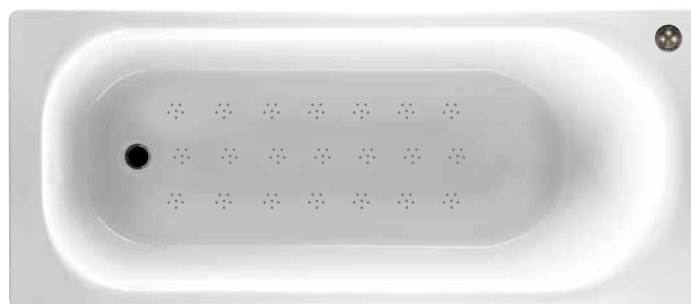

Uno 1700 x 700mm

Air Spa **£1559.00 Inc Vat**
Air Spa Illuminated **£1709.00 Inc Vat**

Mirage 1700 x 700mm

Air Spa **£1765.00 Inc Vat**
Air Spa Illuminated **£1915.00 Inc Vat**

Mirage 1700 x 750mm

Air Spa **£1870.00 Inc Vat**
Air Spa Illuminated **£2020.00 Inc Vat**

Mirage 1800 x 800mm

Air Spa **£1975.00 Inc Vat**
Air Spa Illuminated **£2125.00 Inc Vat**

Grove 1600 x 700mm / 1700 x 700mm

Air Spa **£1765.00 Inc Vat**
Air Spa illuminated **£1915.00 Inc Vat**

Cultura 1700 x 700mm