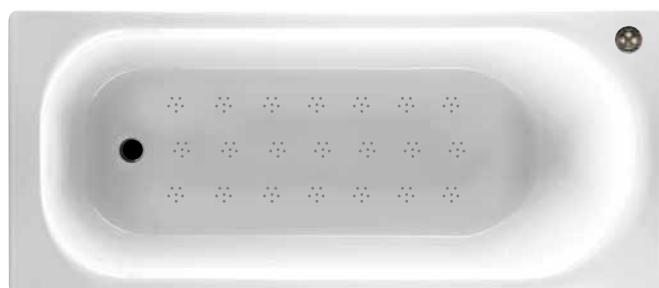

Light (optional extra)

The light has fixed colours and a therapeutic auto colour change sequences.

Light colour options (optional extra)

This innovative LED light system creates the desired mood with numerous solid colour options and five colour sequence settings to provide a relaxing bathing experience. This is achieved in sequence order (as numbered below) by pressing the light button symbol.

Uno 1700 x 700mm

Air Spa **£1559.00 Inc Vat**
Air Spa Illuminated **£1709.00 Inc Vat**

Mirage 1700 x 700mm

Air Spa **£1765.00 Inc Vat**
Air Spa Illuminated **£1915.00 Inc Vat**

Mirage 1700 x 750mm

Air Spa **£1870.00 Inc Vat**
Air Spa Illuminated **£2020.00 Inc Vat**

Mirage 1800 x 800mm

Air Spa **£1975.00 Inc Vat**
Air Spa Illuminated **£2125.00 Inc Vat**

Grove 1600 x 700mm / 1700 x 700mm

Air Spa **£1765.00 Inc Vat**
Air Spa illuminated **£1915.00 Inc Vat**

Cultura 1700 x 700mm